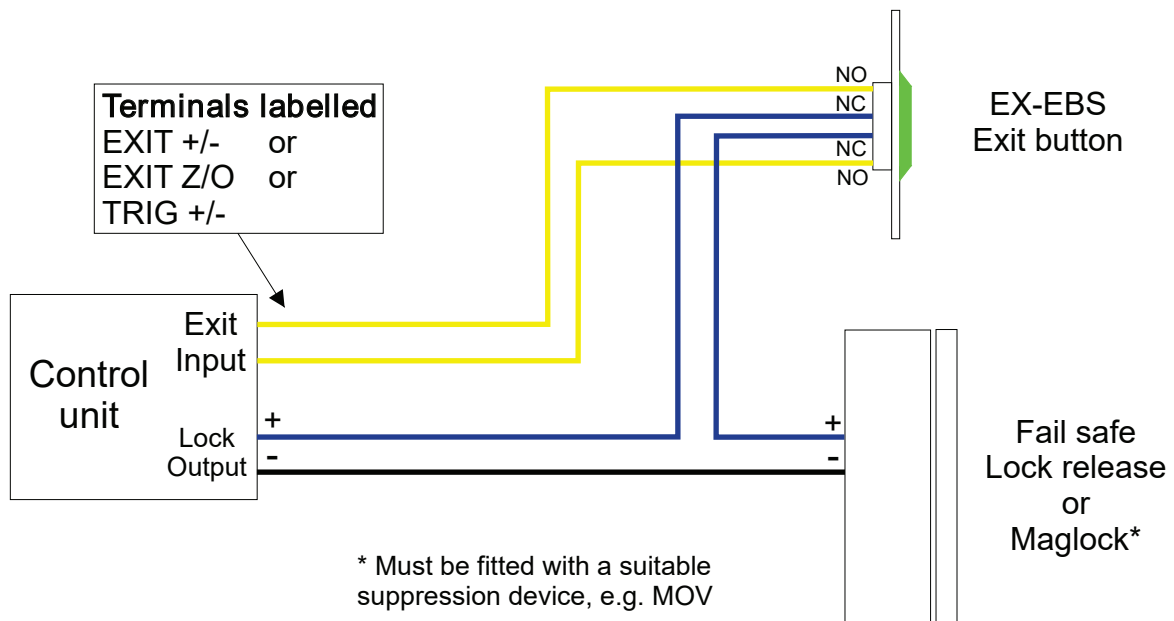

## EX-EBS External exit button

- 1 N/C contact, 1 N/O contact, 4A rated
- IP66 rated, gasket and gland included
- High impact plastic surface backbox
- 85mm x 85mm Front plate
- Surface fitting 91mm x 91mm x 50mm
- Flush fitting requires a single gang backbox

### Typical wiring with a Fail safe Locking device

### Typical wiring with a Fail secure Locking device