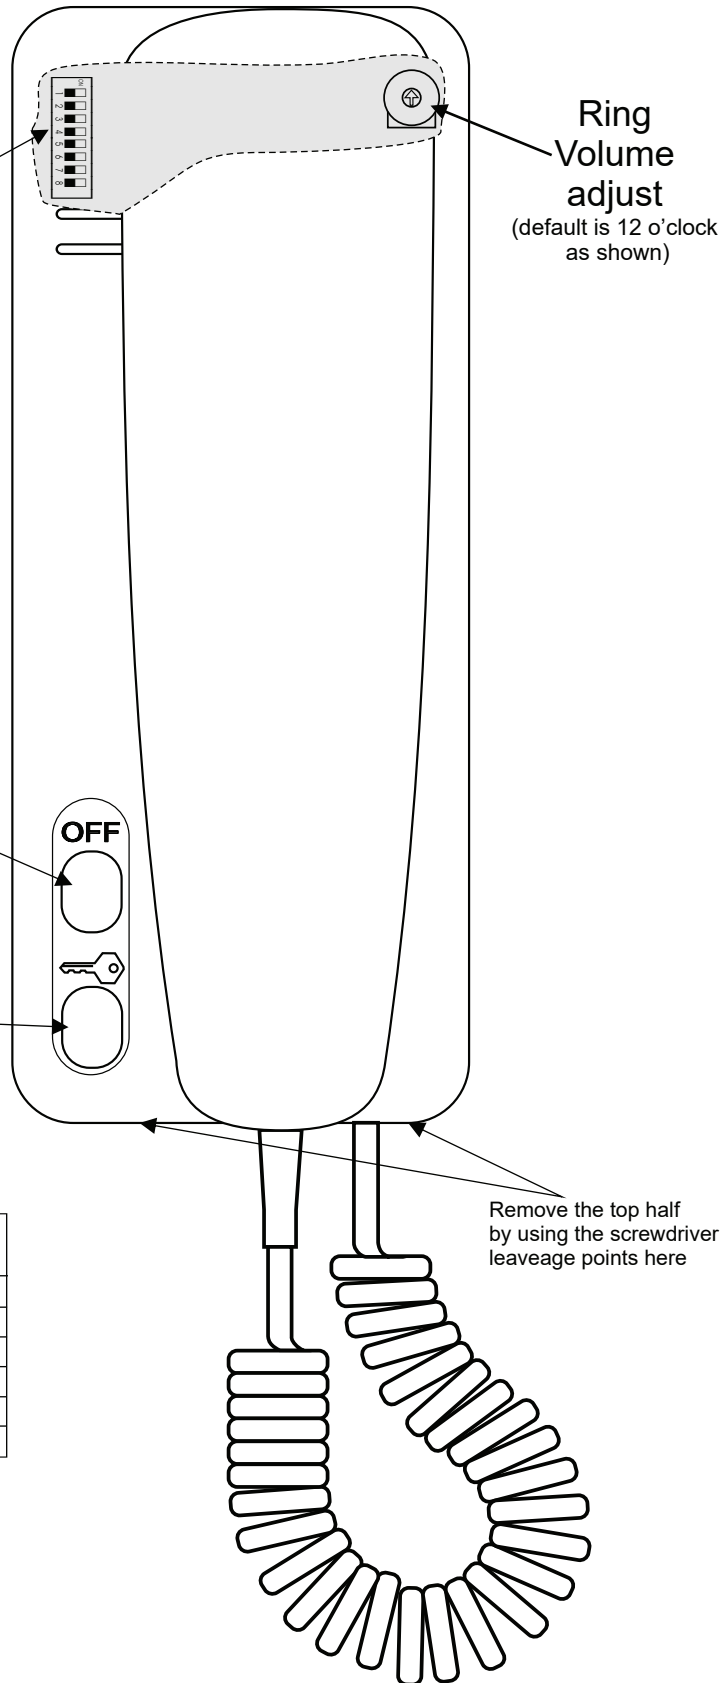

XL5-BS Digital Audio Phone

(also XL5-BS/P with preprogrammed flat number)

DIP Switch Settings

(6,7,8 not used)

Ringer Mute Times(1,2,3,4)			
	No Mute		1 hour
	2 mins		2 hour
	5 mins		4 hour
	10 mins		5 hour
	15 mins		6 hour
	20 mins		8 hour
	30 mins		10 hour
	45 mins		Toggle
Master / Slave(5)			
	Slave		Master

Default is all off

Action	Red	Green
Phone ringing	Slow flash	Slow flash
Phone idle & off hook	Flashing	
Phone muted	On	
Unlocking enabled		Flashing
Door unlocked		On 3 sec
Door left open		On

10-28V DC Operation
Compatible with Bellissimo and Bellfree video systems