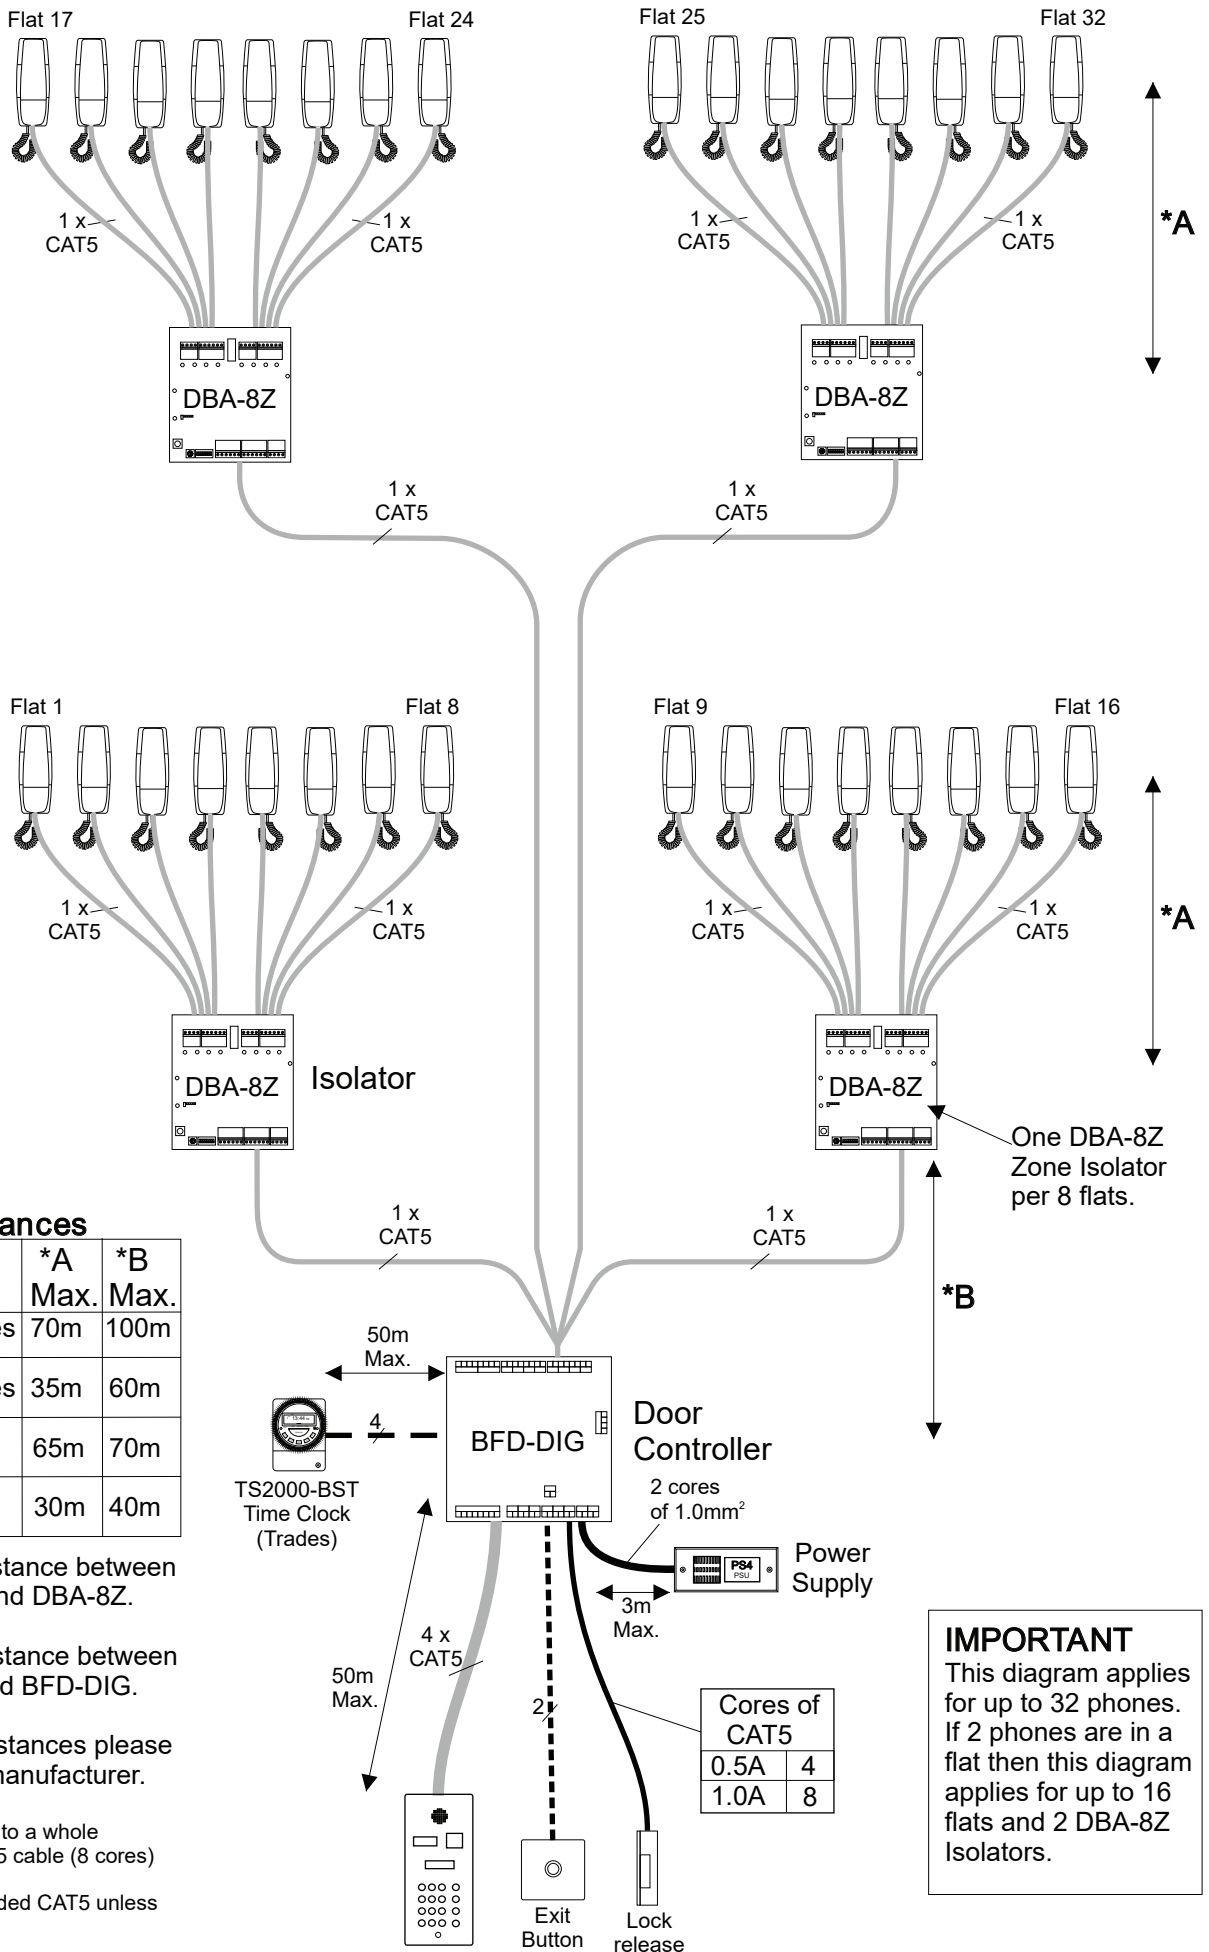

## Typical cabling for 1 entrance systems up to 32 phones with zonal isolation and Belfree digital audio call panel

### Cable distances

Phones/flat	*A Max.	*B Max.
1 x 801 Series	70m	100m
2 x 801 Series	35m	60m
1 x XL5-LX	65m	70m
2 x XL5-LX	30m	40m

A = Cable distance between a phone(s) and DBA-8Z.

B = Cable distance between a DBA-8Z and BFD-DIG.

For longer distances please contact the manufacturer.

1 x CAT5 refers to a whole unshielded CAT5 cable (8 cores)

Cable is unshielded CAT5 unless stated otherwise

**IMPORTANT**  
This diagram applies for up to 32 phones. If 2 phones are in a flat then this diagram applies for up to 16 flats and 2 DBA-8Z Isolators.

Cores of CAT5	
0.5A	4
1.0A	8