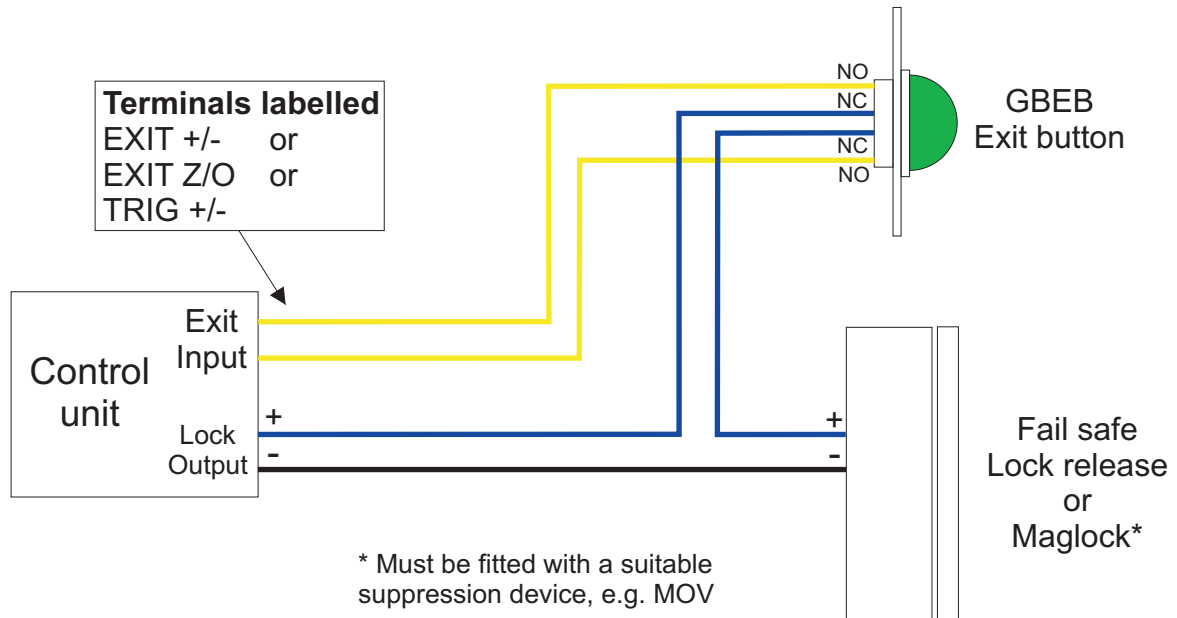

GBEB Green domed exit button

Surface or flush mounting
1 N/C contact, 1 N/O contact
IP66 rated

Typical wiring with a Fail safe Locking device

Typical wiring with a Fail secure Locking device