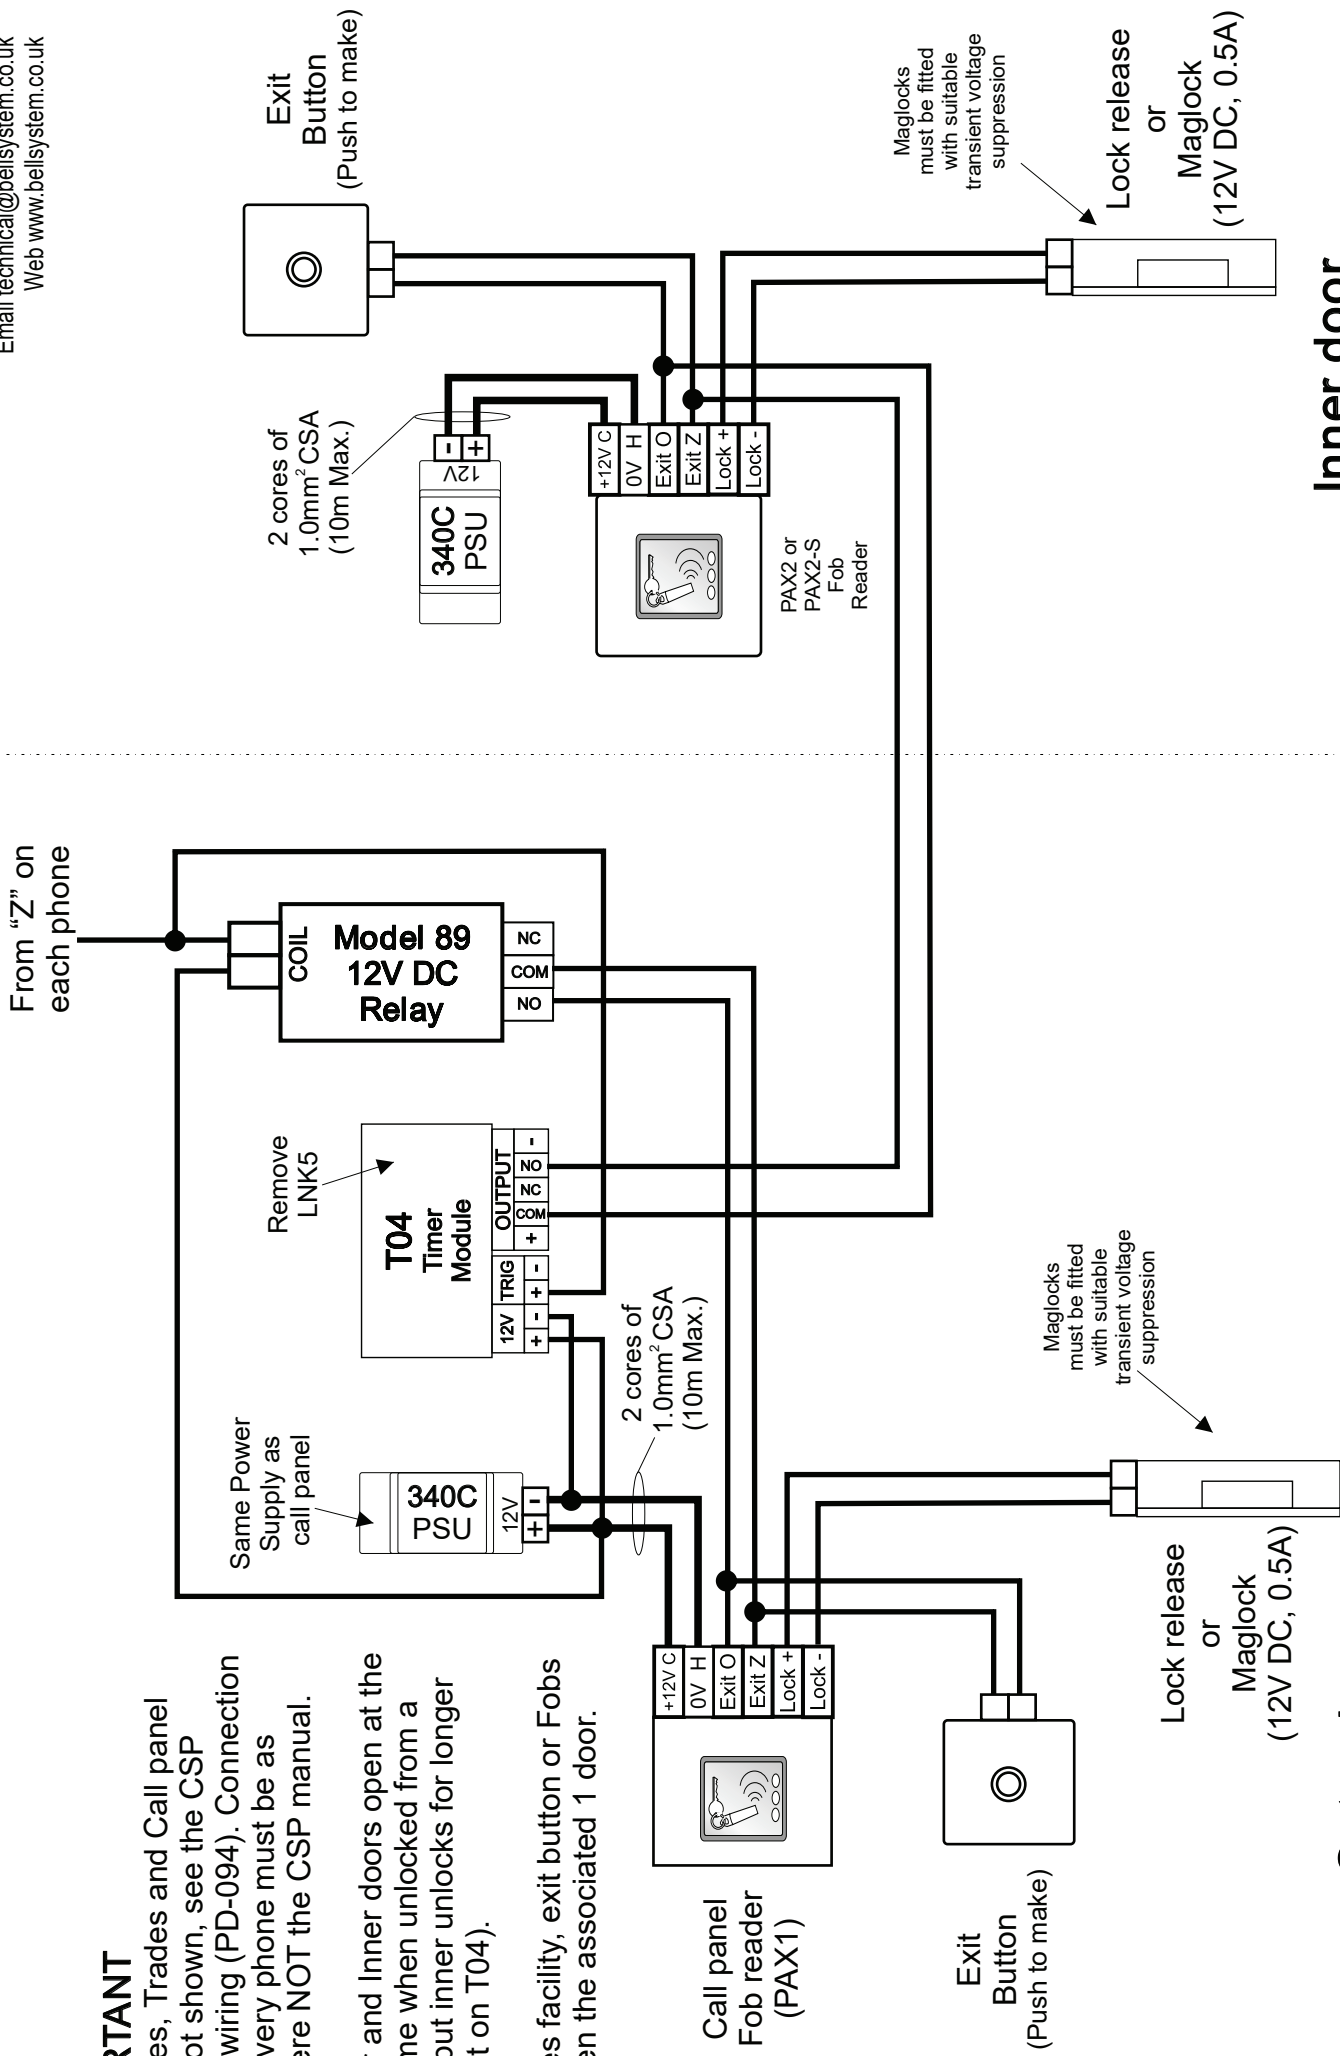

System
 (Telephones) Ltd

IMPORTANT

1. Phones, Trades and Call panel wiring not shown, see the CSP Manual wiring (PD-094). Connection "Z" on every phone must be as wired here NOT the CSP manual.
2. Outer and Inner doors open at the same time when unlocked from a phone, but inner unlocks for longer (time set on T04).
3. Trades facility, exit button or Fobs only open the associated 1 door.

Inner door

Outer door