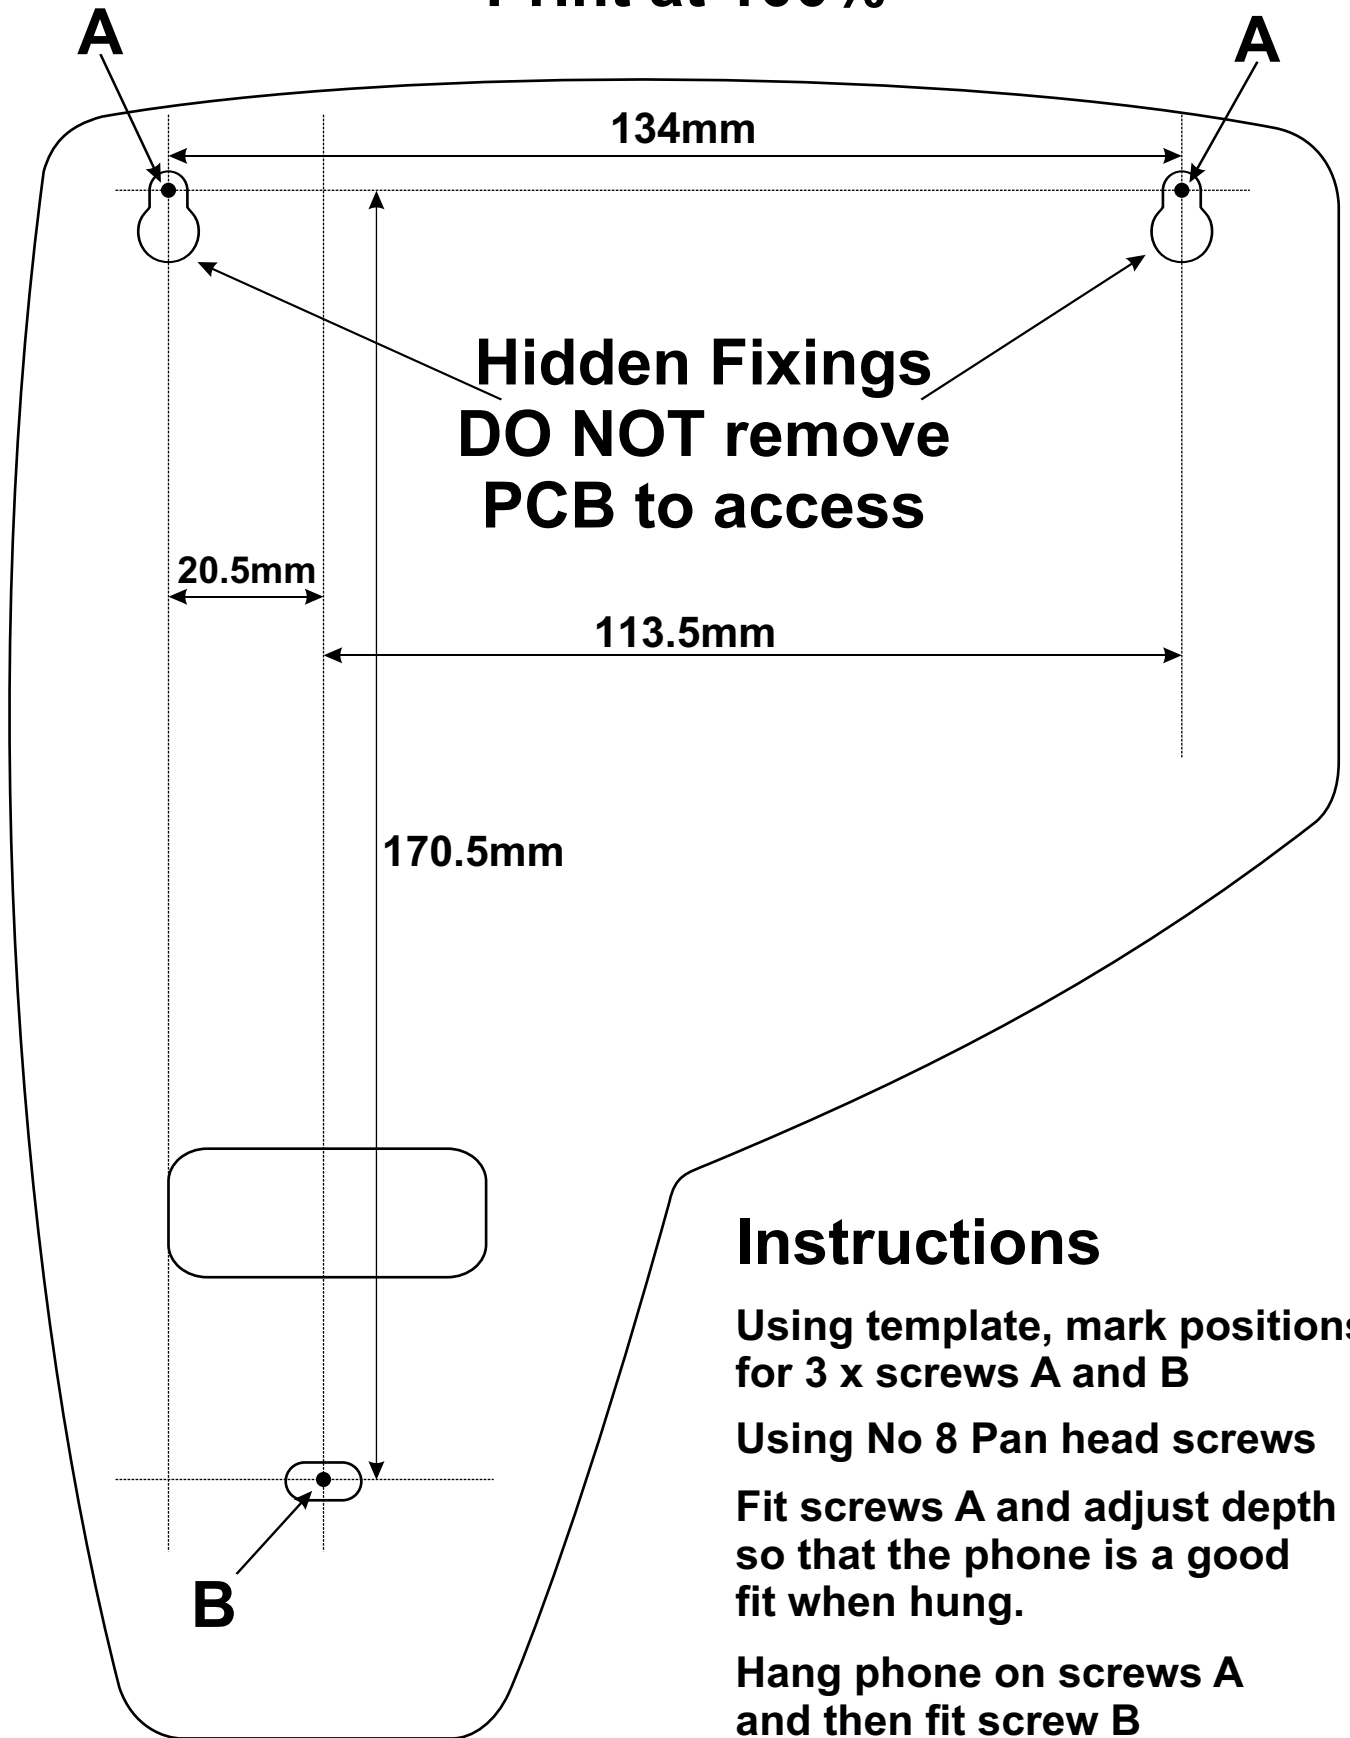

Bellissimo BS Monitor Wall fixing template Print at 100%

This line is 200mm