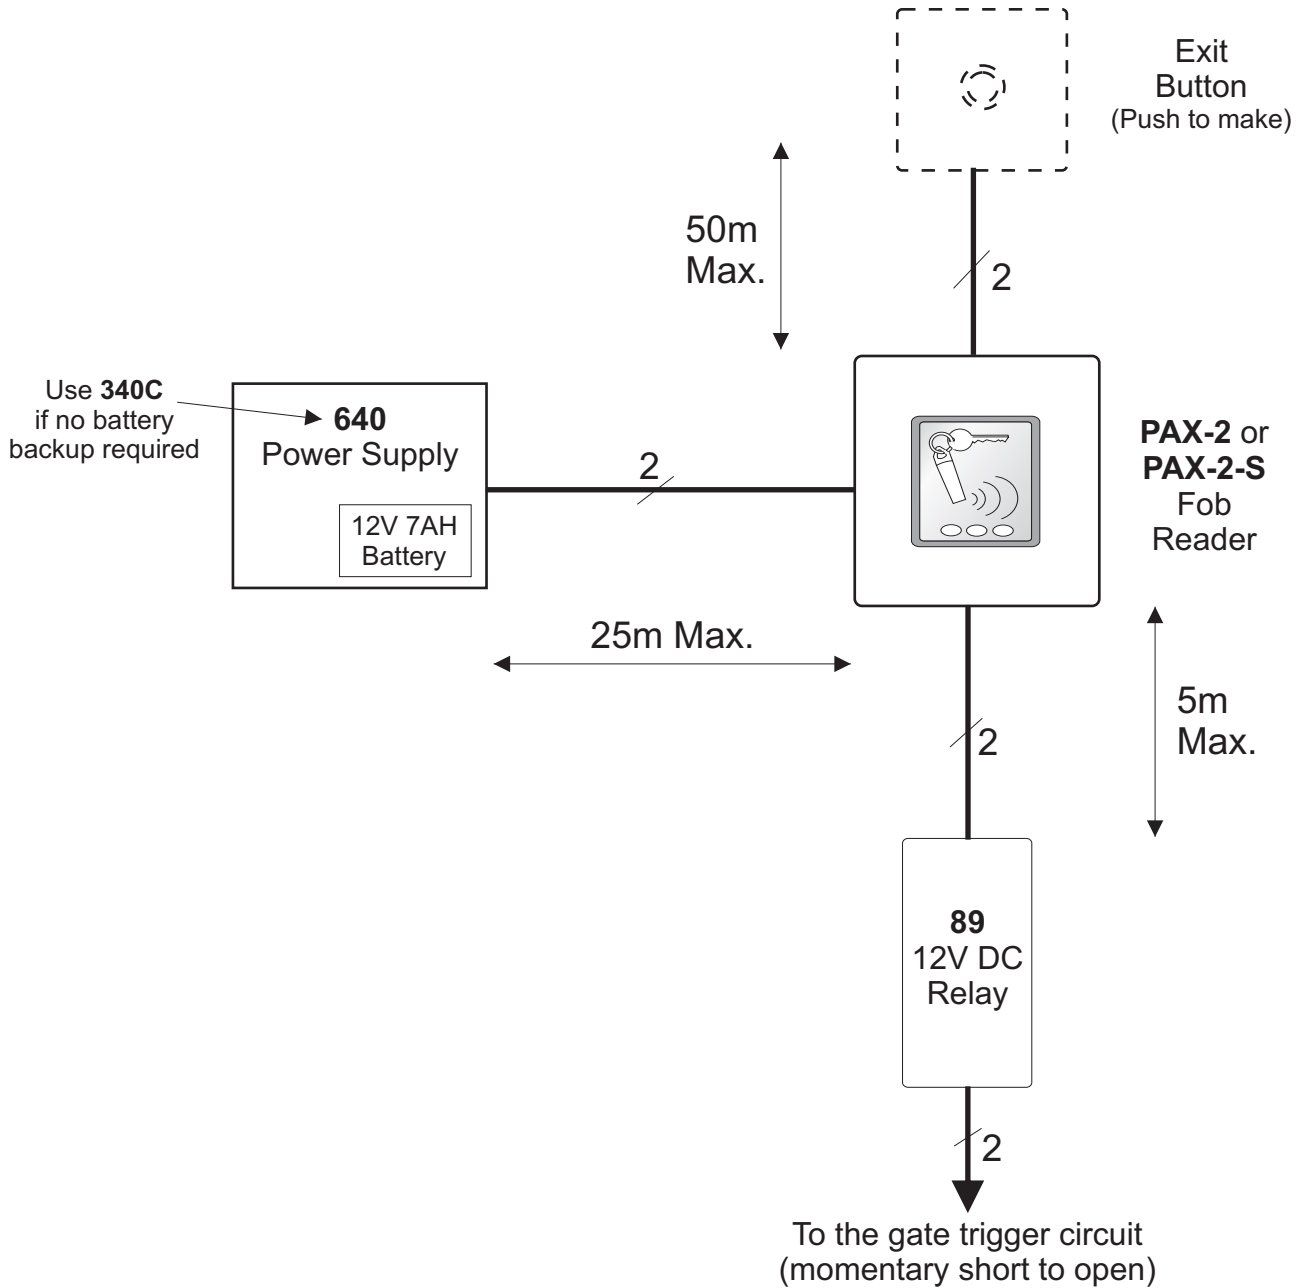

Typical Cable overview Proximity/Fob Automatic Gate Entrance

Key

 No. of cores
 0.2mm² CSA unless otherwise stated (e.g. CW1308/CAT5)

DO NOT USE CHEAP CCA OR CCS CABLE