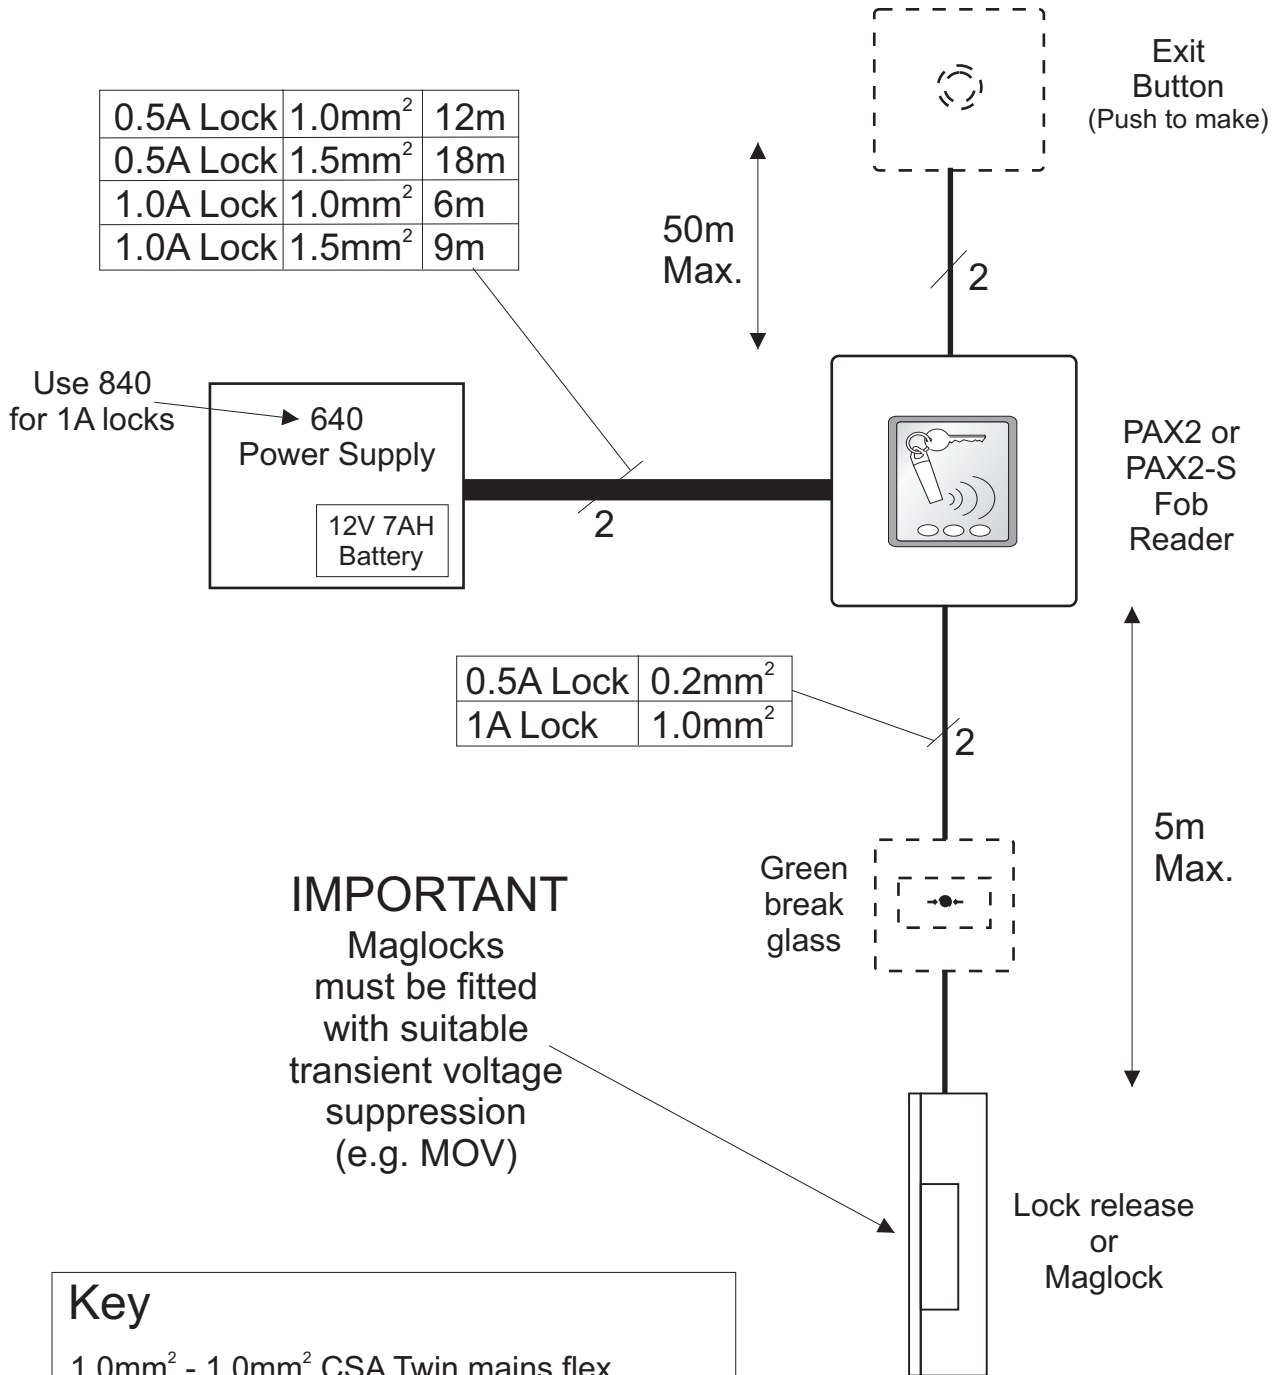

Typical Cable overview Proximity/Fob Entrance with battery backup PSU

Key

1.0mm² - 1.0mm² CSA Twin mains flex
1.5mm² - 1.5mm² CSA Twin mains flex

 No. of cores
0.2mm² CSA unless otherwise stated (e.g. CW1308/CAT5)

Assume 0.5A Lock for Bell System Lock releases

DO NOT USE CHEAP CCA OR CCS CABLE