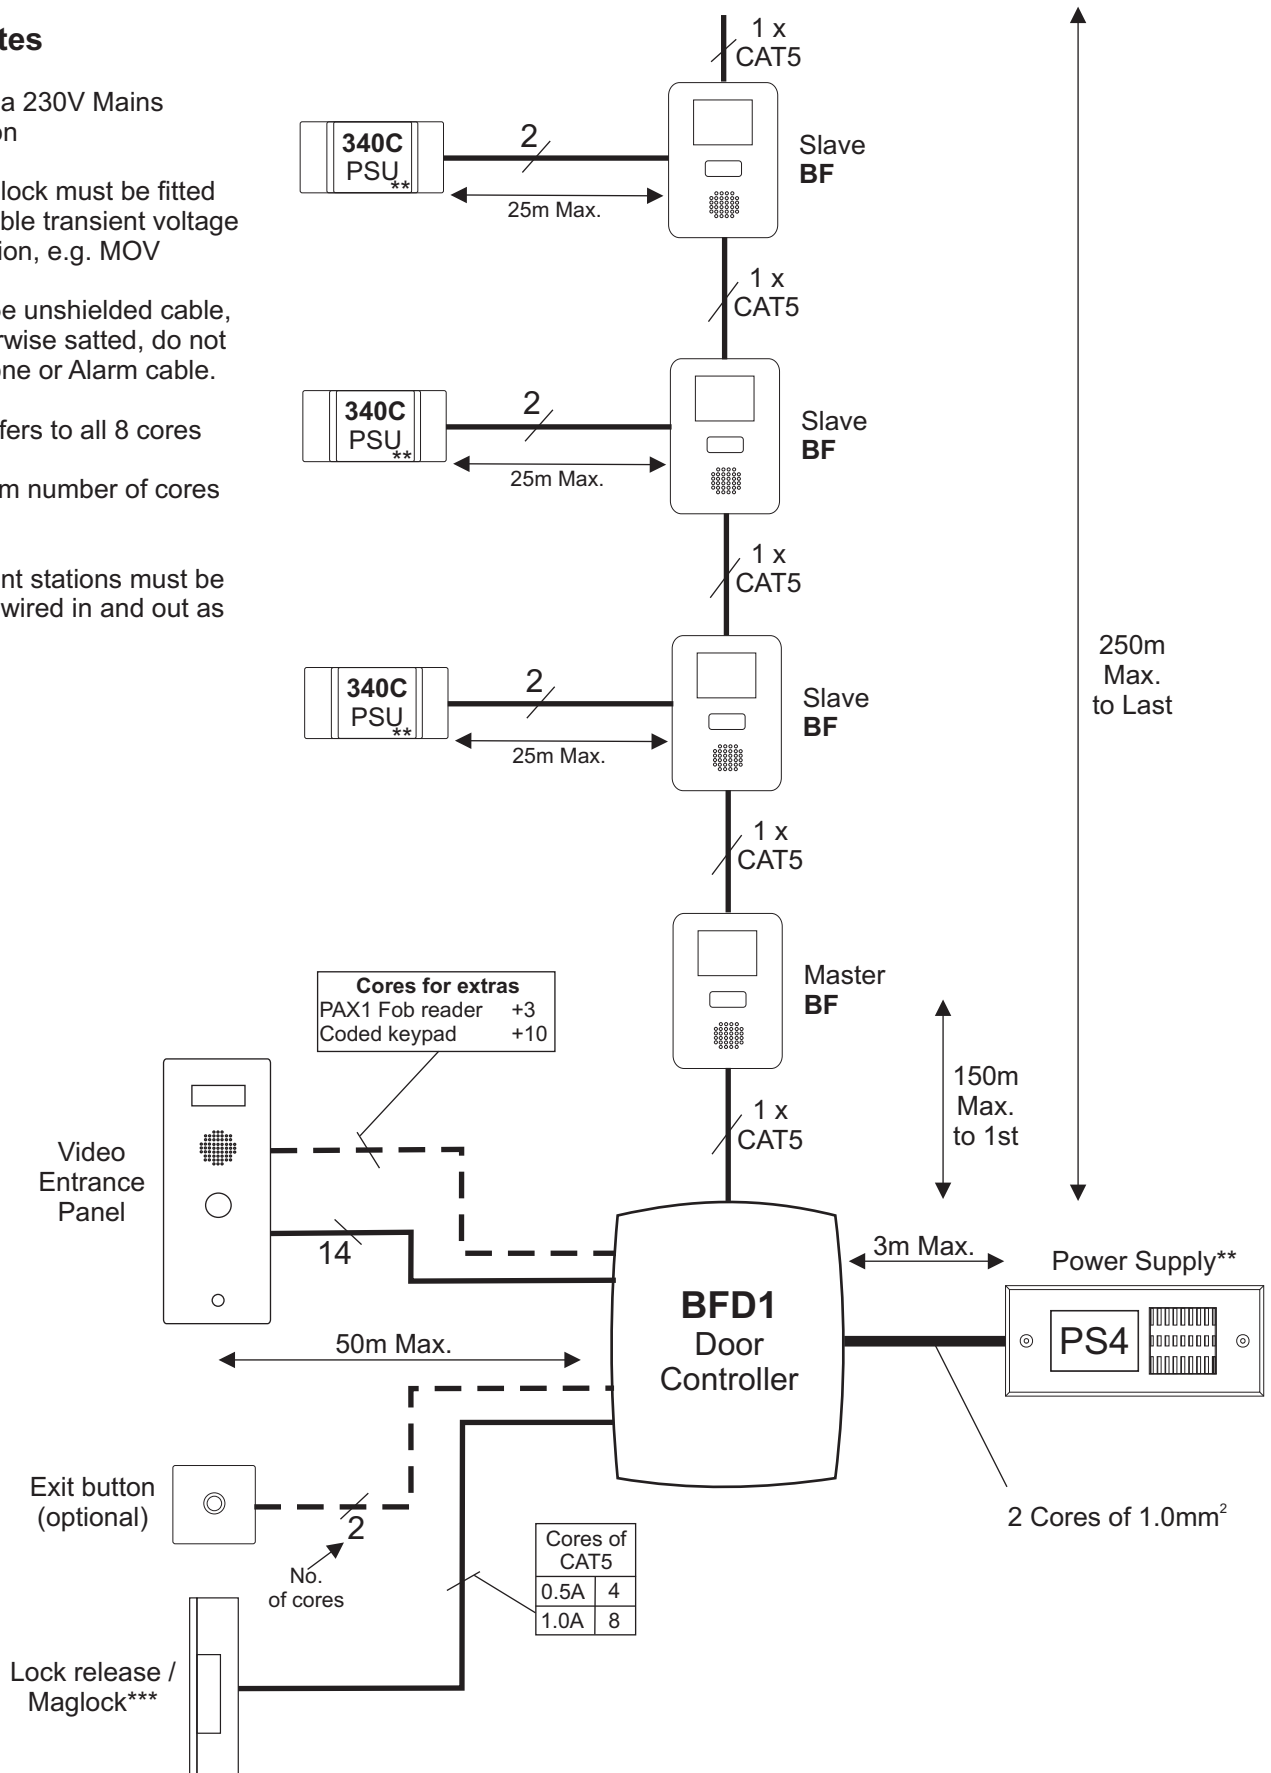

Cable Notes

** Requires a 230V Mains connection

*** Any Maglock must be fitted with suitable transient voltage suppression, e.g. MOV

Use CAT5/5e unshielded cable, unless otherwise stated, do not use Telephone or Alarm cable.

1 x CAT5 refers to all 8 cores

The minimum number of cores are shown.

BF Apartment stations must be daisy-chain wired in and out as shown.

Entrance