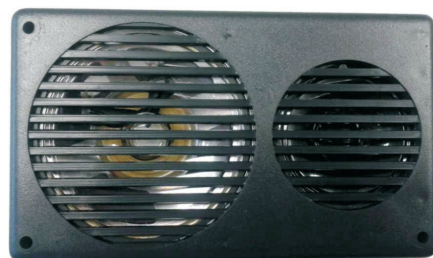

SPA Style entrance panel parts

(using the larger 51 Speech unit)

www.bellsystem.co.uk

50

Obsolete single SPA button
Button assembly all fitting
to the front plate

52

Obsolete double SPA button Button
assembly all fitting to the front plate

50N

Used in SPA panels
with single row, backbar

**Not available
use the TRAD1**

52N

For panels with a double row, back
half fits to the backbox / backbar
(not for Trades button operation)

TRAD1

Single trades button
for systems using the
50N button

TRAD2

Double trades button
for systems using the
52N button

Back half

36

Festoon Bulb

51

Speech Unit / Amplifier

Maybe grey, blue, brown or black

DO NOT USE A 61 SPEECH UNIT

37

Festoon Bulb Holder