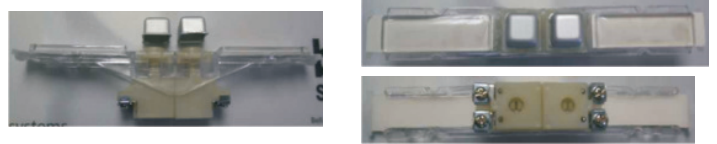

SPA Style entrance panel parts

(using the larger 51 Speech unit)

www.bellsystem.co.uk

50

Obsolete single SPA button
Button assembly all fitting
to the front plate

52

Obsolete double SPA button Button
assembly all fitting to the front plate

50N

Used in SPA panels
with single row, backbar

**Not available
use the TRAD1**

52N

For panels with a double row, back
half fits to the backbox / backbar
(not for Trades button operation)

TRAD1

Single trades button
for systems using the
50N button

TRAD2

Double trades button
for systems using the
52N button

Back half

36

Festoon Bulb

51

Speech Unit / Amplifier

Maybe grey, blue, brown or black