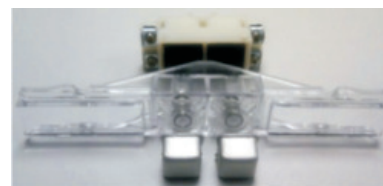

50N

Used in SPA panels
with single row, backbar

**Not available
use the TRAD1**

52N

For panels with a double row, back
half fits to the backbox / backbar
(not for Trades button operation)

TRAD1

Single trades button
for systems using the
50N button

TRAD2

Double trades button
for systems using the
52N button

Back half

36

Festoon Bulb

51

Speech Unit / Amplifier

Maybe grey, blue, brown or black