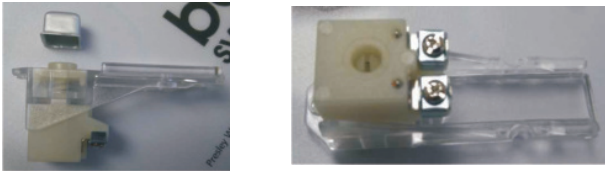

SPA Style entrance panel parts

(using the larger 51 Speech unit)

www.bellsystem.co.uk

50

Obsolete single SPA button
Button assembly all fitting
to the front plate

52

Obsolete double SPA button Button
assembly all fitting to the front plate

50N

Used in SPA panels
with single row, backbar

**Not available
use the TRAD1**

52N

For panels with a double row, back
half fits to the backbox / backbar
(not for Trades button operation)

TRAD1

Single trades button
for systems using the
50N button

TRAD2

Double trades button
for systems using the
52N button

Back half

36

Festoon Bulb

51

Speech Unit / Amplifier

Maybe grey, blue, brown or black