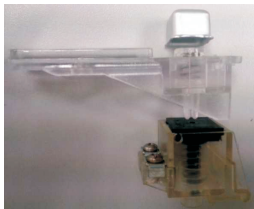

SPA Style entrance panel parts

(using the larger 51 Speech unit)

www.bellsystem.co.uk

50

Obsolete single SPA button
Button assembly all fitting
to the front plate

52

Obsolete double SPA button Button
assembly all fitting to the front plate

50N

Used in SPA panels
with single row, backbar

**Not available
use the TRAD1**

52N

For panels with a double row, back
half fits to the backbox / backbar
(not for Trades button operation)

TRAD1

Single trades button
for systems using the
50N button

TRAD2

Double trades button
for systems using the
52N button

Back half

36

Festoon Bulb

51

Speech Unit / Amplifier

Maybe grey, blue, brown or black