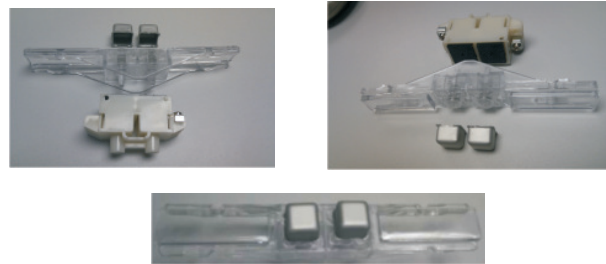

SPA Style entrance panel parts

(using the larger 51 Speech unit)

www.bellsystem.co.uk

50

Obsolete single SPA button
Button assembly all fitting
to the front plate

52

Obsolete double SPA button Button
assembly all fitting to the front plate

50N

Used in SPA panels
with single row, backbar

**Not available
use the TRAD1**

52N

For panels with a double row, back
half fits to the backbox / backbar
(not for Trades button operation)

TRAD1

Single trades button
for systems using the
50N button

TRAD2

Double trades button
for systems using the
52N button

Back half

36

Festoon Bulb

51

Speech Unit / Amplifier

Maybe grey, blue, brown or black